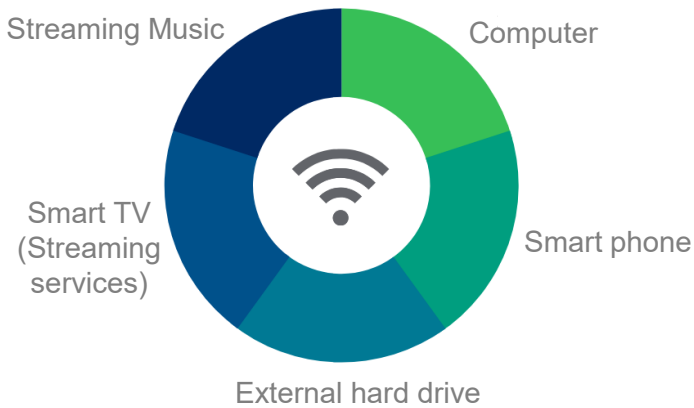

Protect your home against power surges and outages

? *Why should I protect my modem and router?*

Your home office productivity is linked to an uninterrupted internet connection.

Weather your home is used to unwind, study, or work your devices all depend on one thing: **clean, reliable power.**