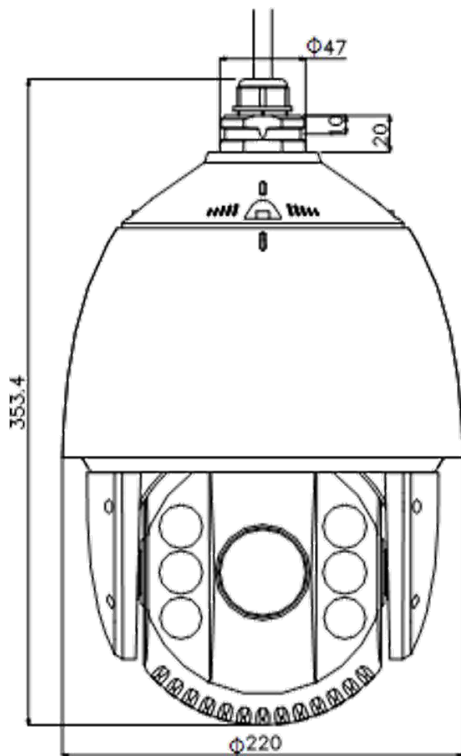

DORI

The DORI (detect, observe, recognize, identify) distance gives the general idea of the camera ability to distinguish persons or objects within its field of view. It is calculated based on the camera sensor specification and the criteria given by EN 62676-4: 2015.

DORI	Detect	Observe	Recognize	Identify
Definition	25 px/m	63 px/m	125 px/m	250 px/m
Distance (Tele)	1600.0 m (5249.3 ft)	634.9 m (2083.1 ft)	320.0 m (1049.9 ft)	160.0 m (524.9 ft)

Available Model

DS-2DE7225IW-AE (B), 24 VAC & Hi-PoE

Dimensions

Unit: mm

Accessory

Optional

**DS-1604ZJ-Box-Corner
Wall Mount with Junction
Box**

**DS-1602ZJ
Wall Mount**

**DS-1604ZJ-Box
Wall Mount with Junction
Box**

**DS-1604ZJ
Wall Mount**