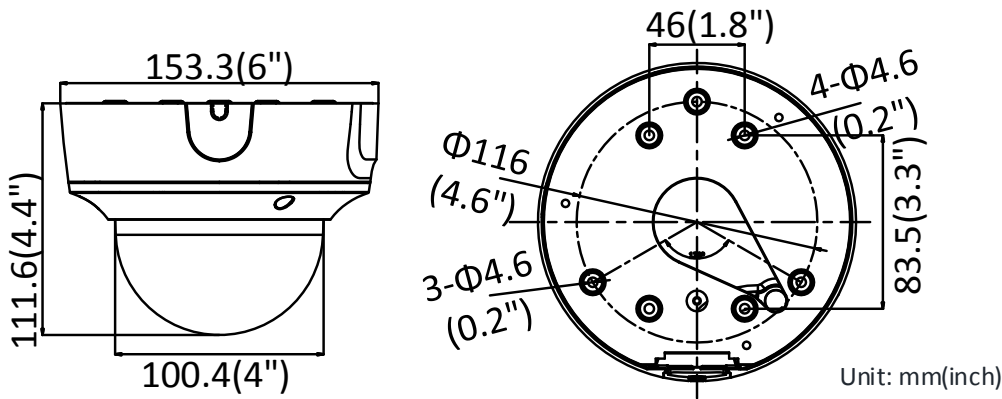

Accessories