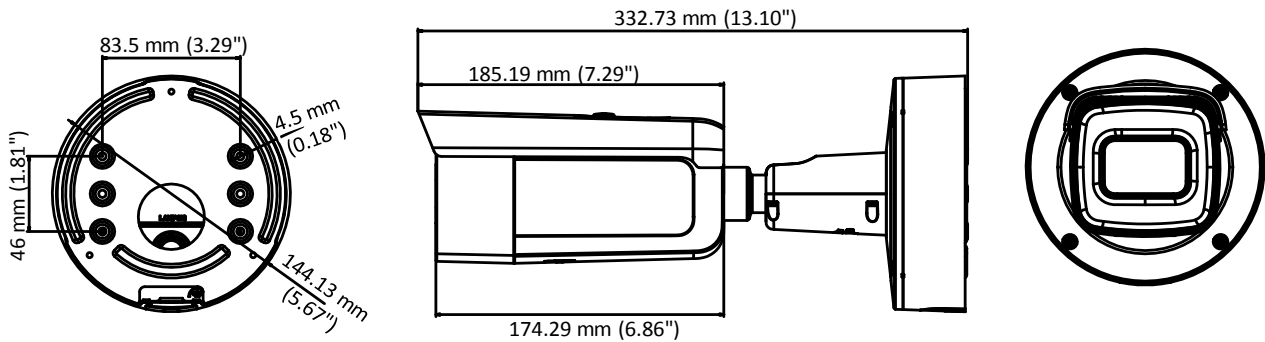

Specifications

Camera	
Image Sensor	1/2.8" Progressive Scan CMOS
Min. Illumination	Color: 0.005 Lux @ (F1.2, AGC ON), 0 Lux with IR Color: 0.0068 Lux @ (F1.4, AGC ON), 0 Lux with IR
Shutter Speed	1/3 s to 1/100,000 s
Slow Shutter	Yes
Day & Night	IR Cut Filter
Digital Noise Reduction	3D DNR
WDR	120 dB
3-Axis Adjustment	Pan: 0° to 360°, tilt: 0° to 90°, rotate: 0° to 360°
Lens	
Focal length	2.8 to 12 mm
Lens Type	Motorized
Aperture	F1.4
Focus	Auto
FOV	Horizontal field of view: 105° to 35° Vertical field of view: 56° to 20° Diagonal field of view: 126° to 40.5°
Lens Mount	Φ14
IR	
IR Range	Up to 50 m
Wavelength	850nm
Compression Standard	
Video Compression	Main stream: H.265/H.264 Sub stream: H.265/H.264/MJPEG Third stream: H.265/H.264
H.264 Type	Main Profile/High Profile
H.264+	Main stream supports
H.265 Type	Main Profile
H.265+	Main stream supports
Video Bit Rate	32 Kbps to 16 Mbps
Audio Compression	G722.1/G.711/G726/MP2L2/PCM/MP3
Audio Bit Rate	64Kbps(G.711)/16Kbps(G.722.1)/16Kbps(G.726)/32-192Kbps(MP2L2)/8Kbps-320Kbps(MP3)
Smart Feature-set	
Smart Event	Line crossing detection, intrusion detection, unattended baggage detection, object removal detection, face detection, scene change detection
Basic Event	Motion detection, video tampering alarm, exception (network disconnected, IP address conflict, illegal login, HDD full, HDD error)
Linkage Method	Trigger recording: memory card, network storage, pre-record and post-record Trigger captured pictures uploading: FTP, HTTP, NAS, Email Trigger notification: HTTP, ISAPI, alarm output, Email
Region of Interest	Support 1 fixed region for main stream and sub stream
Image	
Max. Resolution	1920 × 1080
Main Stream	50Hz: 50fps (1920 × 1080, 1280 × 960, 1280 × 720)

Material	Metal
Dimensions	Φ144.13×332.73 mm (Φ5.67"× 13.10")
Weight	Camera: Approx. 1890 g (4.17 lb.)

Available Model:

DS-2CD2625FHWD-IZS

Dimensions

Accessories

DS-1475ZJ-SUS
Vertical Pole Mount

DS-1476ZJ-SUS
Corner Mount