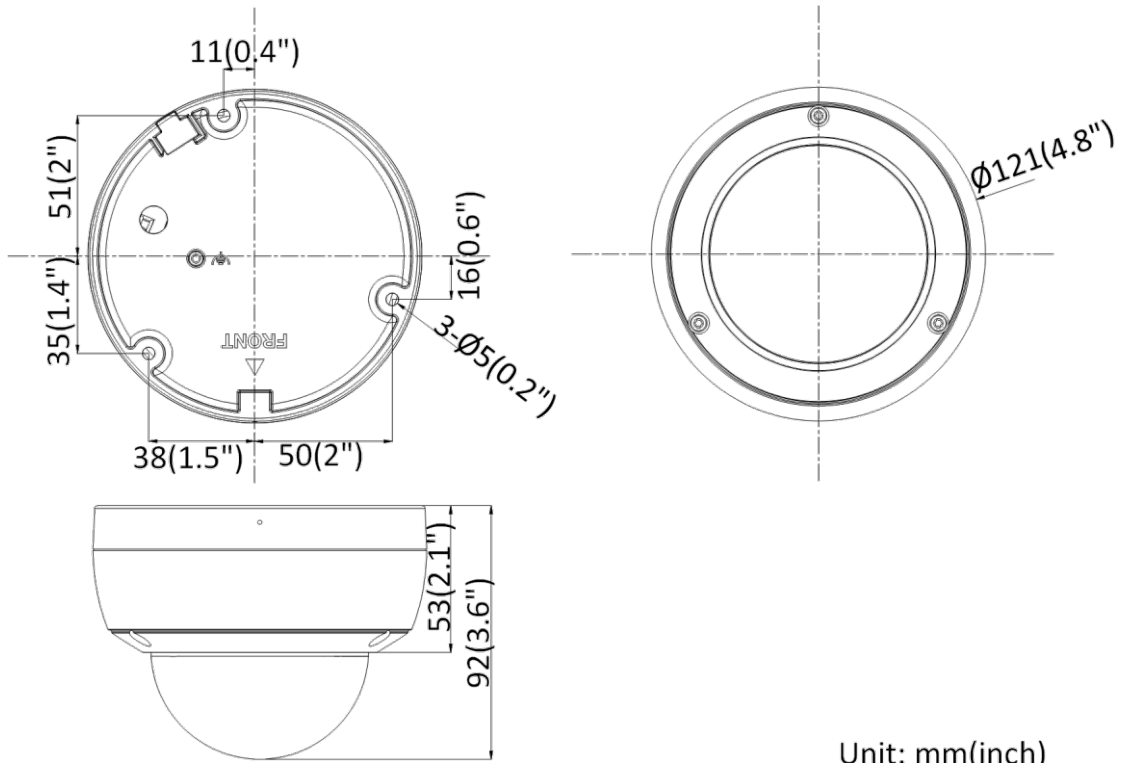

Reset	Reset via reset button on camera body, web browser and client software
Startup and Operating Conditions	-30 °C to 60 °C (-22 °F to 140 °F), humidity 95% or less (non-condensing)
Storage Conditions	-30 °C to 60 °C (-22 °F to 140 °F), humidity 95% or less (non-condensing)
Power Supply	12 VDC ± 25%, Φ 5.5 mm coaxial power plug; PoE (802.3af, class 3)
Power Consumption and Current	12 VDC, 0.6 A, max. 7 W; PoE: (802.3af, 36 V to 57 V), 0.3 A to 0.2 A, max. 8.5 W
Material	Camera body: metal, bubble: plastic
Dimensions	Camera: Φ121 × 92 mm (Φ4.8" × 3.6") With package: 134 × 134 × 108 mm (5.3" × 5.3" × 4.3")
Weight	Camera: Approx. 560 g (1.2 lb.) With package: Approx. 800 g (1.8 lb.)
Approval	
EMC	47 CFR Part 15, Subpart B; EN 55032: 2015, EN 61000-3-2: 2014, EN 61000-3-3: 2013, EN 50130-4: 2011 +A1: 2014; AS/NZS CISPR 32: 2015; ICES-003: Issue 6, 2016; KN 32: 2015, KN 35: 2015
Safety	UL 60950-1, IEC 60950-1:2005 + Am 1:2009 + Am 2:2013, EN 60950-1:2005 + Am 1:2009 + Am 2:2013, IS 13252(Part 1):2010+A1:2013+A2:2015, IEC/EN 60950-1
Chemistry	2011/65/EU, 2012/19/EU, Regulation (EC) No 1907/2006
Protection	Ingress protection: IK10 (IEC 62262:2002), IP66 (IEC 60529-2013)

* Listed resolutions are only selectable options. It does not mean that all streams can work at their maximum resolution at the same time.

Available Model

DS-2CD2183G0-IU (2.8/4/6/8 mm)

Dimensions

Unit: mm(inch)