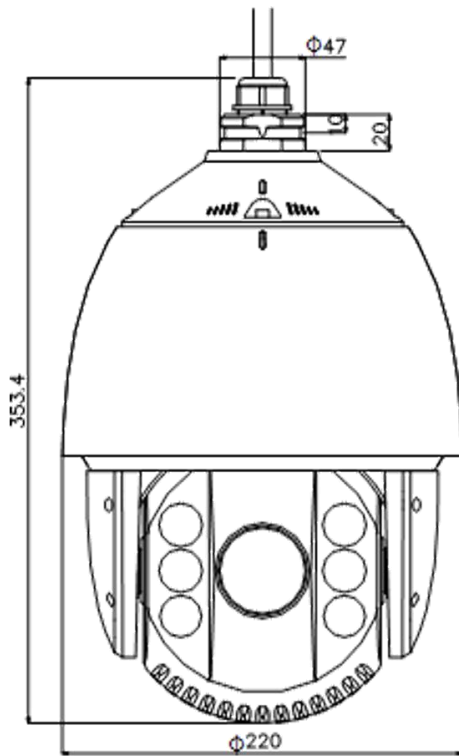

DORI

The DORI (detect, observe, recognize, identify) distance gives the general idea of the camera ability to distinguish persons or objects within its field of view. It is calculated based on the camera sensor specification and the criteria given by EN 62676-4: 2015.

DORI	Detect	Observe	Recognize	Identify
Definition	25 px/m	63 px/m	125 px/m	250 px/m
Distance (Tele)	1600.0 m (5249.3 ft)	634.9 m (2083.1 ft)	320.0 m (1049.9 ft)	160.0 m (524.9 ft)

Available Model

DS-2DE7225IW-AE (B), 24 VAC & Hi-PoE

Dimensions

Unit: mm

Accessory

Optional

**DS-1604ZJ-Box-Corner
Wall Mount with Junction
Box**

**DS-1602ZJ
Wall Mount**

**DS-1604ZJ-Box
Wall Mount with Junction
Box**

**DS-1604ZJ
Wall Mount**